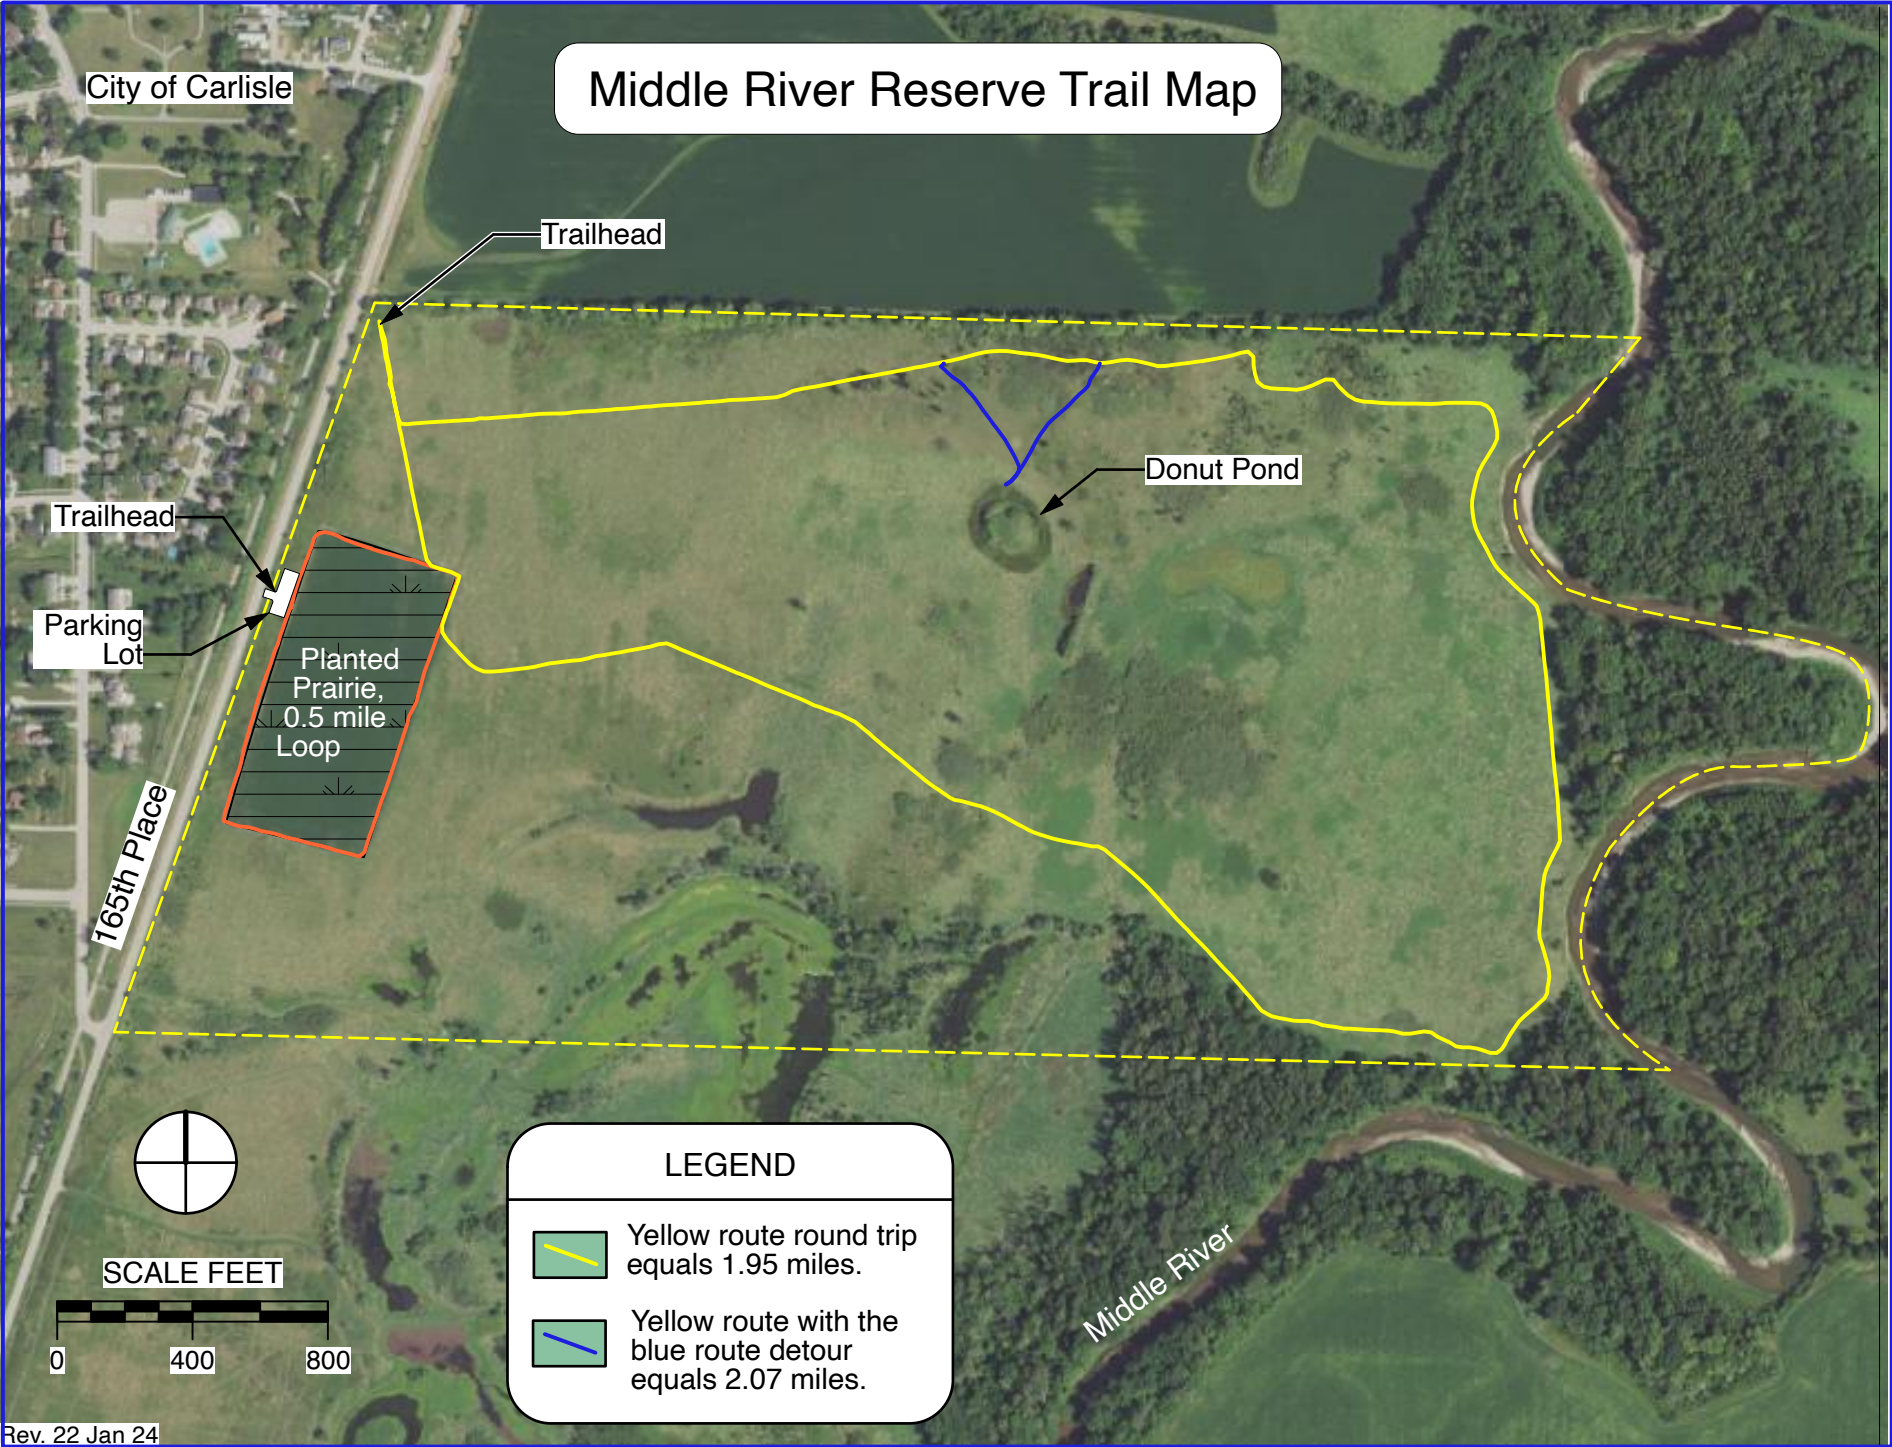

# Middle River Reserve Trail Map

City of Carlisle

Trailhead

Donut Pond

Trailhead

Parking Lot

Planted Prairie,  
0.5 mile Loop

165th Place

Middle River

## LEGEND

Yellow route round trip equals 1.95 miles.

Yellow route with the blue route detour equals 2.07 miles.

SCALE FEET